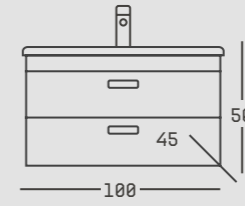

nest.

MDFLAM GÖÜDE
MDFLAM BODY
MDF LAKE BOYALI KAPAK
MDF LACQUER PAINT DOOR
AYNALI DOLAP
CLOSET WITH MIRROR
SERAMİK LAVABO
CERAMIC WASHBASIN
TANDEM RAY ÇEKMECE
TANDEM RAIL DRAWER
FRENLİ KAPAK
SOFT CLOSE DOOR

BEYAZ | ANTRASİT
WHITE | ANTHRACITE