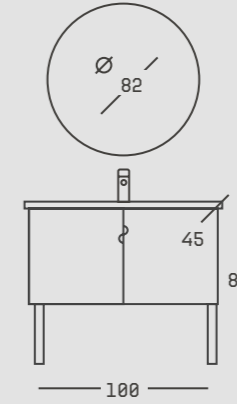

emily.

MEMBRAN GÖUDE
MEMBRANE BODY
CNC İŞLEMELİ MEMBRAN KAPAK
CNC MACHINED MEMBRANE DOOR
PANO AYNA
PANEL MIRROR
SERAMİK LAVABO
CERAMIC WASHBASIN
FRENLİ KAPAK
SOFT CLOSE DOOR

YEŞİL | LACİVERT | BEYAZ
GREEN | NAVY BLUE | WHITE