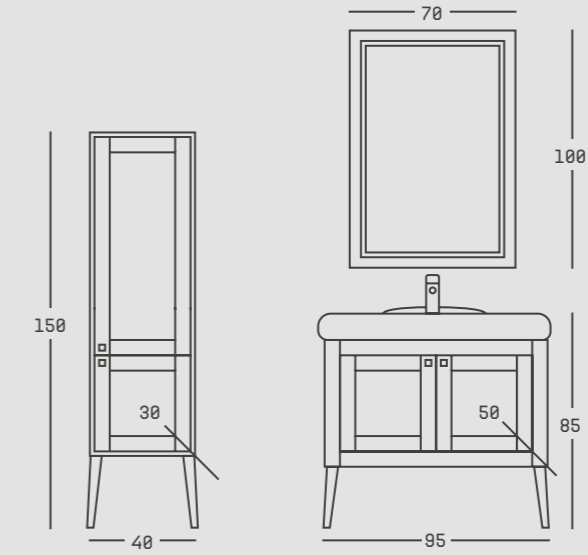

major.

MDF LAKE BOYALI GÖVDE
MDF LACQUER PAINT BODY
CNC İŞLEMELİ MDF LAKE BOYA KAPAK
CNC MACHINED MDF LACQUER PAINT DOOR
CNC İŞLEMELİ MDF LAKE BOYA AYNA
CNC MACHINED MDF LACQUER PAINT MIRROR
KAYIN MASİF LAKE BOYA AYAK
LACQUER PAINT SOLID WOOD LEG
SERAMİK LAVABO
CERAMIC WASHBASIN
FRENLİ KAPAK
SOFT CLOSE DOOR

AÇIK SOMON | YOSUN | BEYAZ
LIGHTSALMON | MOSS | WHITE

belinza'nın
önerisi;

cubic.

ARMATÜR / FAUCET

BANYO ÇÖZÜMLERİ BÖLÜMÜNÜ İNCELEYEBİLİRSİNİZ
YOU CAN CHECK OUT BATHROOM SOLUTIONS