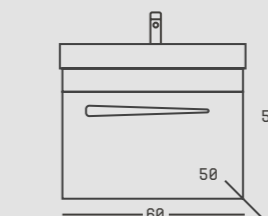

adel.

MEMBRAN GÖUDE
MEMBRANE BODY

AYNALI DOLAP
CLOSET WITH MIRROR

SERAMİK LAVABO
CERAMIC WASHBASIN

TANDEM RAY ÇEKMECE
TANDEM RAIL DRAWER

FRENLİ KAPAK
SOFT CLOSE DOOR

FRENLİ ÇEKMECE
SOFT CLOSE DRAWER

SU YEŞİLİ | ANTRASİT
TURQUOISE | ANTHRACITE