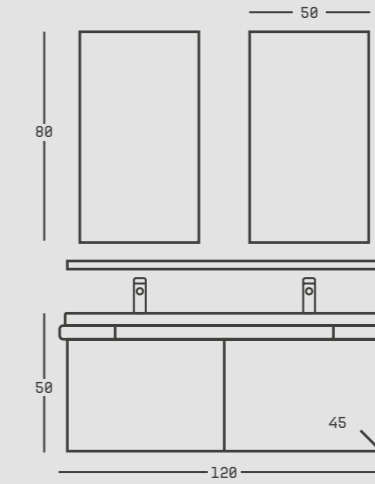

# logan.

MDF LAM GÖVDE  
MDF LAM BODY  
MDF LAKE BOYALI KAPAK  
MDF LACQUER PAINT DOOR  
DOKUNMATİK AYNA  
TOUCH MIRROR  
LEDLİ AYNA  
MIRROR WITH LED  
SERAMİK LAVABO  
CERAMIC WASHBASIN  
FRENLİ KAPAK  
SOFT CLOSE DOOR  
KROM HAULULUK  
CHROME TOWEL RAIL