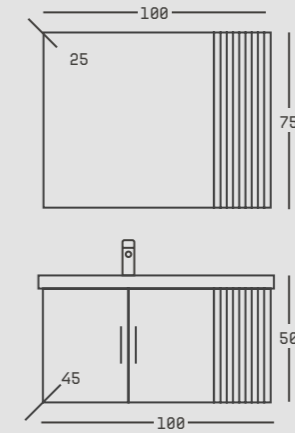

eris.

MEMBRAN GÖUDE
MEMBRANE BODY
CNC İŞLEMELİ MEMBRAN KAPAK
CNC MACHINED MEMBRANE DOOR
ALÜMİNYUM ÇERÇEVELİ AYNA
ALUMINUM FRAME MIRROR
AYNALI DOLAP
CLOSET WITH MIRROR
SERAMİK LAVABO
CERAMIC WASHBASIN
NERVÜRLÜ FÜME CAMLI METAL KAPAK
RIBBED SMOKED GLASS METAL DOOR
FRENLİ KAPAK
SOFT CLOSE DOOR

KİREMİT | AMAZON YEŞİLİ | ANTRASİT
TERRACOTTA | AMAZON GREEN | ANTHRACITE