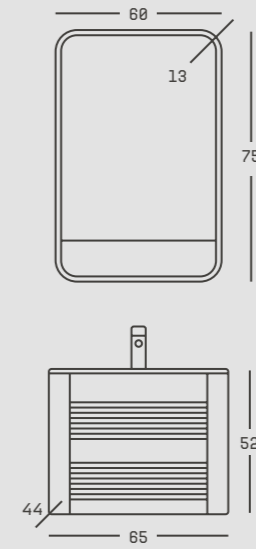

twist.

MDF LAKE BOYALI GÖVDE
MDF LACQUER PAINT BODY
CNC İŞLEMELİ MDF LAKE BOYA KAPAK
CNC MACHINED MDF LACQUER PAINT DOOR
MDF LAKE BOYA ÇERÇEVELİ AYNA
MDF LACQUER PAINT FRAMED MIRROR
SERAMİK LAVABO
CERAMIC WASHBASIN
FRENLİ KAPAK
SOFT CLOSE DOOR
BAS-AÇ
PUSH OPEN

BARBİE | ANTRASİT | MANGO
BARBIE | ANTHRACITE | MANGO

twist.