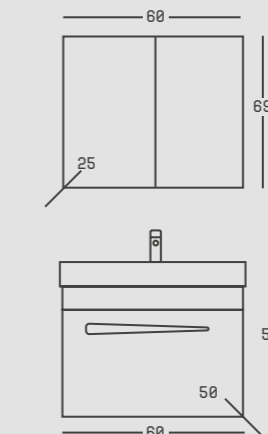

adel.

MEMBRAN GÖUDE
MEMBRANE BODY

AYNALI DOLAP
CLOSET WITH MIRROR

SERAMİK LAVABO
CERAMIC WASHBASIN

TANDEM RAY ÇEKMECE
TANDEM RAIL DRAWER

FRENLİ KAPAK
SOFT CLOSE DOOR

FRENLİ ÇEKMECE
SOFT CLOSE DRAWER

SU YEŞİLİ | ANTRASİT
TURQUOISE | ANTHRACITE