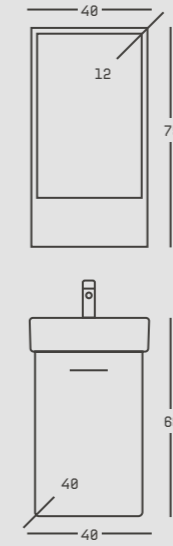

city.

MDFLAM GÖVDE + KAPAK
MDFLAM BODY + DOOR
AYNALI DOLAP
CLOSET WITH MIRROR
SERAMİK LAVABO
CERAMIC WASHBASIN
FRENLİ KAPAK
SOFT CLOSE DOOR

PETRA
PETRA