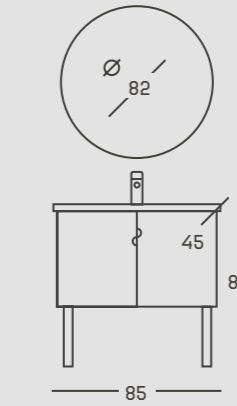

emily.

MEMBRAN GÖUDE
MEMBRANE BODY
CNC İŞLEMELİ MEMBRAN KAPAK
CNC MACHINED MEMBRANE DOOR
PANO AYNA
PANEL MIRROR
SERAMİK LAVABO
CERAMIC WASHBASIN
FRENLİ KAPAK
SOFT CLOSE DOOR

YEŞİL | LACİVERT | BEYAZ
GREEN | NAVY BLUE | WHITE