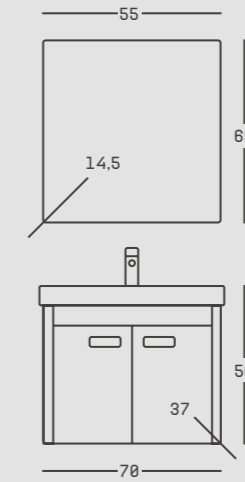

# smart.

MDFLAM GÖVDE  
MDFLAM BODY  
HIGH GLOSS KAPAK  
HIGH GLOSS DOOR  
AYNALI DOLAP  
CLOSET WITH MIRROR  
SERAMİK LAVABO  
CERAMIC WASHBASIN  
FRENLİ KAPAK  
SOFT CLOSE DOOR

BEYAZ | ANTRASİT  
WHITE | ANTHRACITE