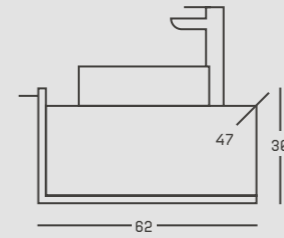

# tiny.

MDFLAM GÖUDE + KAPAK  
MDFLAM BODY + DOOR  
ETAJERLİ PANO AYNA  
PANEL MIRROR WITH ETAGERE  
SERAMİK LAVABO  
CERAMIC WASHBASIN  
TANDEM RAY ÇEKMECE  
TANDEM RAIL DRAWER  
FRENLİ ÇEKMECE  
SOFT CLOSE DRAWER  
KROM HAULULUK  
CHROME TOWEL RAIL