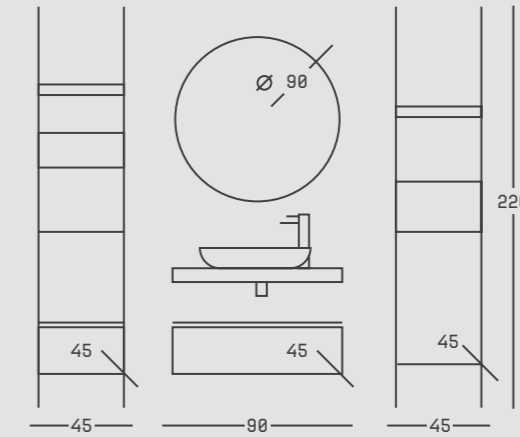

set-10.

ELEKTROSTATİK BOYALI METAL PROFİL AKSESUAR
ELECTROSTATIC PAINTED METAL PROFILE ACCESSORY

MDF LAKE BOYALI GÖVDE & KAPAK
MDF LACQUER PAINT BODY & DOOR

DOKUNMATİK AYNA
TOUCH MIRROR

LEDLİ AYNA
MIRROR WITH LED

BUĞU ÇÖZÜCÜ
DEMISTER

SERAMİK LAVABO
CERAMIC WASHBASIN

FÜME CAM TEZGAH
SMOKED GLASS WORKTOP

BORDÜRLÜ TANDEMBOX RAY ÇEKMECE
BORDERED TANDEMBOX RAIL DRAWER

FRENLİ KAPAK & ÇEKMECE
SOFT CLOSE DOOR & DRAWER

YÜKSEKLİK AYARLI RAFLAR
HEIGHT ADJUSTABLE SHELF

ÇAM | MAT SİYAH | OCEAN | BEYAZ
PINE | MATTE BLACK | OCEAN | WHITE