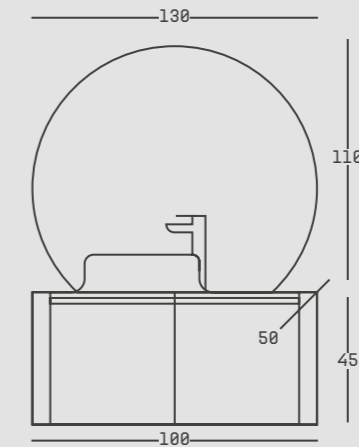

- ARONYA | MARİNA | YOSUN | LATTE
  ARONIA | MARINA | MOSS | LATTE

nexa.