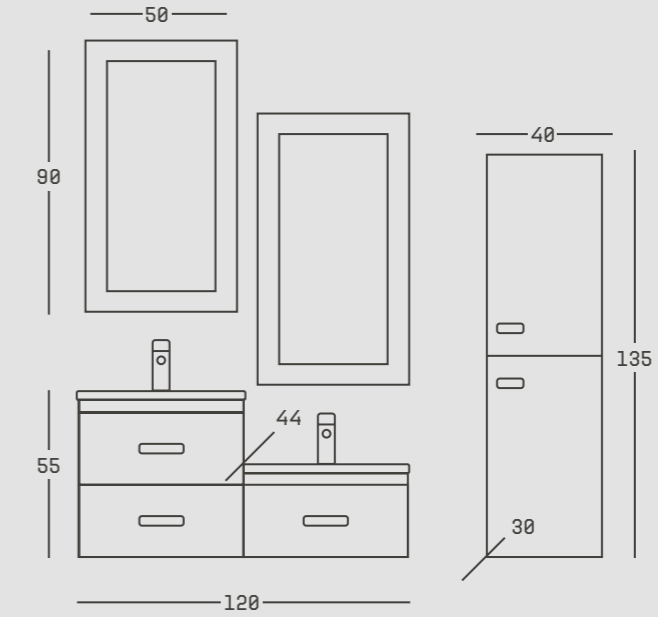

navara.

MDFLAM GÖVDE
MDFLAM BODY
HIGH GLOSS KAPAK
HIGH GLOSS DOOR
PANO AYNA
PANEL MIRROR
SERAMİK LAVABO
CERAMIC WASHBASIN
TANDEM RAY ÇEKMECE
TANDEM RAIL DRAWER
FRENLİ KAPAK
SOFT CLOSE DOOR
FRENLİ ÇEKMECE
SOFT CLOSE DRAWER

BEYAZ
WHITE