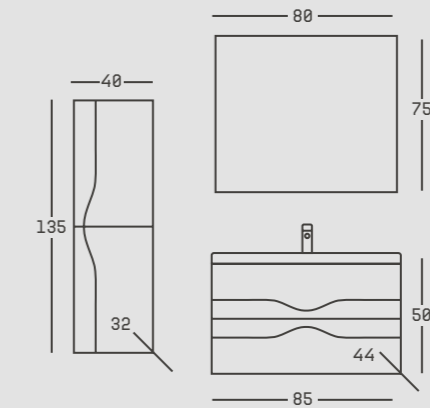

MDF LAKE BOYALI GÖVDE & KAPAK
MDF LACQUER PAINT BODY & DOOR

DOKUNMATİK AYNA
TOUCH MIRROR

LEDLİ AYNA
MIRROR WITH LED

SERAMİK LAVABO
CERAMIC WASHBASIN

TANDEM RAY ÇEKMECE
TANDEM RAIL DRAWER

FRENLİ KAPAK
SOFT CLOSE DOOR

FRENLİ ÇEKMECE
SOFT CLOSE DRAWER

MARİNA | ANTRASİT | BEYAZ
MARINA | ANTHRACITE | WHITE