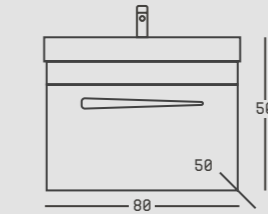

adel.

MEMBRAN GÖUDE
MEMBRANE BODY

AYNALI DOLAP
CLOSET WITH MIRROR

SERAMİK LAVABO
CERAMIC WASHBASIN

TANDEM RAY ÇEKMECE
TANDEM RAIL DRAWER

FRENLİ KAPAK
SOFT CLOSE DOOR

FRENLİ ÇEKMECE
SOFT CLOSE DRAWER

SU YEŞİLİ | ANTRASİT
TURQUOISE | ANTHRACITE