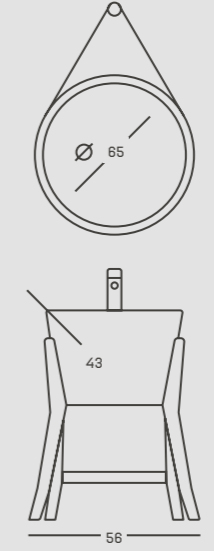

notte.

EL İŞÇİLİĞİ
HAND MADE

KAYIN MASİF LAKE BOYA AYAK
BEECH MASSIVE LACQUER PAINT LEG

KEMERLİ LEDLİ AYNA
ARCHED LED MIRROR

DOKUNMATİK AYNA
TOUCH MIRROR

ANTİBAKTERİYEL AHRİLİK LAVABO
ANTI-BACTERIAL ACRYLIC WASHBASIN

ANTRASİT & BEYAZ
ANTHRACITE & WHITE

belinza'nın
önerisi;

cubic.

ARMATÜR / FAUCET

BANYO ÇÖZÜMLERİ BÖLÜMÜNÜ İNCELEYEBİLİRSİNİZ
YOU CAN CHECK OUT BATHROOM SOLUTIONS