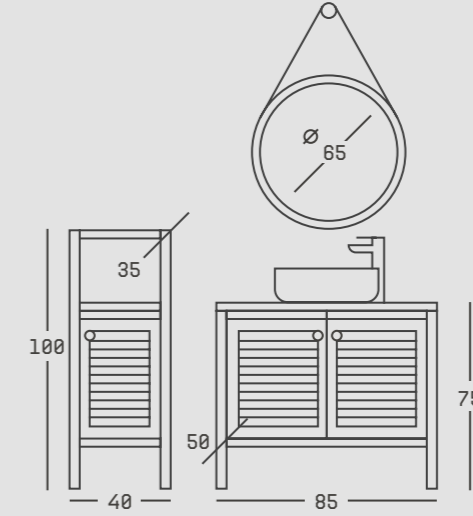

wind.

MDF LAKE BOYALI GÖVDE
MDF LACQUER PAINT BODY
LAKE BOYA PANJUR KAPAK
LACQUER PAINT SHUTTER COVER
DOĞAL AHŞAP TEZGAH
NATURAL WOOD COUNTERTOP
KEMERLİ LEDLİ AYNA
ARCHED LED MIRROR
DOKUNMATİK AYNA
TOUCH MIRROR
SERAMİK LAVABO
CERAMIC WASHBASIN
FRENLİ KAPAK
SOFT CLOSE DOOR

YOSUN | MARİNA | BEYAZ
MOSS | MARINA | WHITE

belinza'nın
önerisi;

agnes.

ARMATÜR / FAUCET

BANYO ÇÖZÜMLERİ BÖLÜMÜNÜ İNCELEYEBİLİRSİNİZ
YOU CAN CHECK OUT BATHROOM SOLUTIONS

wind.