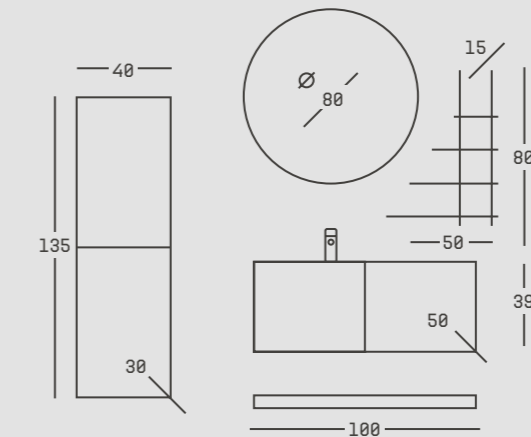

vision.

ELEKTROSTATİK BOYALI METAL PROFİL AKSESUAR
ELECTROSTATIC PAINTED METAL PROFILE ACCESSORY

MDF LAKE BOYALI GÖVDE
MDF LACQUER PAINT BODY

CNC İŞLEMELİ MDF LAKE BOYA KAPAK
CNC MACHINED MDF LACQUER PAINT DOOR

DOKUNMATİK AYNA
TOUCH MIRROR

LEDLİ AYNA
MIRROR WITH LED

BUĞU ÇÖZÜCÜ
DEMISTER

ANTİBAKTERİYEL AHRİLİK LAVABO
ANTI-BACTERIAL ACRYLIC WASHBASIN

MARİNA | YOSUN | ARONYA
MARINA | MOSS | ARONIA