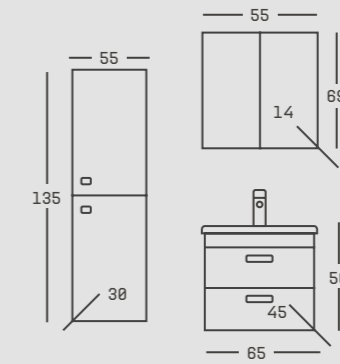

nest.

MDFLAM GÖÜDE
MDFLAM BODY
MDF LAKE BOYALI KAPAK
MDF LACQUER PAINT DOOR
AYNALI DOLAP
CLOSET WITH MIRROR
SERAMİK LAVABO
CERAMIC WASHBASIN
TANDEM RAY ÇEKMECE
TANDEM RAIL DRAWER
FRENLİ KAPAK
SOFT CLOSE DOOR

BEYAZ | ANTRASİT
WHITE | ANTHRACITE