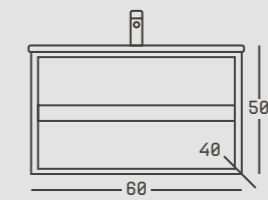

stella.

HIGH GLOSS GÖVDE & KAPAK
HIGH GLOSS BODY & DOOR

LEDLİ AYNA
MIRROR WITH LED

SERAMİK LAVABO
CERAMIC WASHBASIN

TANDEM RAY ÇEKMECE
TANDEM RAIL DRAWER

FRENLİ ÇEKMECE
SOFT CLOSE DRAWER

BAS-AÇ
PUSH-OPEN

KAYA GRİ | BEYAZ
ROCK GRAY | WHITE