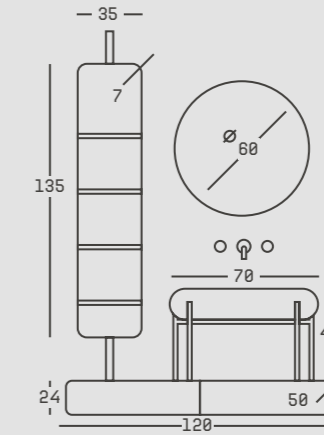

BEYAZ
WHITE