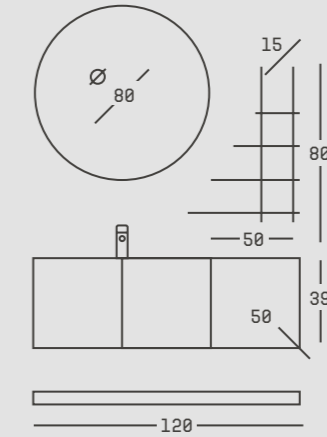

vision.

ELEKTROSTATİK BOYALI METAL PROFİL AKSESUAR
ELECTROSTATIC PAINTED METAL PROFILE ACCESSORY

MDF LAKE BOYALI GÖVDE
MDF LACQUER PAINT BODY

CNC İŞLEMELİ MDF LAKE BOYA KAPAK
CNC MACHINED MDF LACQUER PAINT DOOR

DOKUNMATİK AYNA
TOUCH MIRROR

LEDLİ AYNA
MIRROR WITH LED

BUĞU ÇÖZÜCÜ
DEMISTER

ANTİBAKTERİYEL AHRİLİK LAVABO
ANTI-BACTERIAL ACRYLIC WASHBASIN

MARİNA | YOSUN | ARONYA
MARINA | MOSS | ARONIA