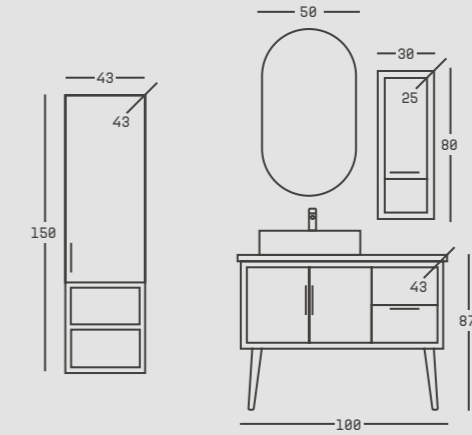

retro.

MDFLAM GÖVDE
MDFLAM BODY
PANO AYNA
PANEL MIRROR
SERAMİK LAVABO
CERAMIC WASHBASIN
TANDEM RAY ÇEKMECE
TANDEM RAIL DRAWER
FRENLİ KAPAK
SOFT CLOSE DOOR
FRENLİ ÇEKMECE
SOFT CLOSE DRAWER

SARDUNYA | KADİFE GRİ | İZLANDA MAVİ
GERANIUM | VELVET GRAY | ICELAND BLUE

belinza'nın
önerisi;

cubic.

ARMATÜR / FAUCET

BANYO ÇÖZÜMLERİ BÖLÜMÜNÜ İNCELEYEBİLİRSİNİZ
YOU CAN CHECK OUT BATHROOM SOLUTIONS