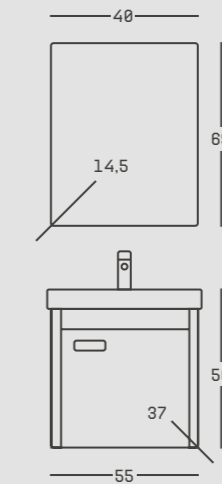

# smart.

MDFLAM GÖVDE  
MDFLAM BODY  
HIGH GLOSS KAPAK  
HIGH GLOSS DOOR  
AYNALI DOLAP  
CLOSET WITH MIRROR  
SERAMİK LAVABO  
CERAMIC WASHBASIN  
FRENLİ KAPAK  
SOFT CLOSE DOOR

BEYAZ | ANTRASİT  
WHITE | ANTHRACITE