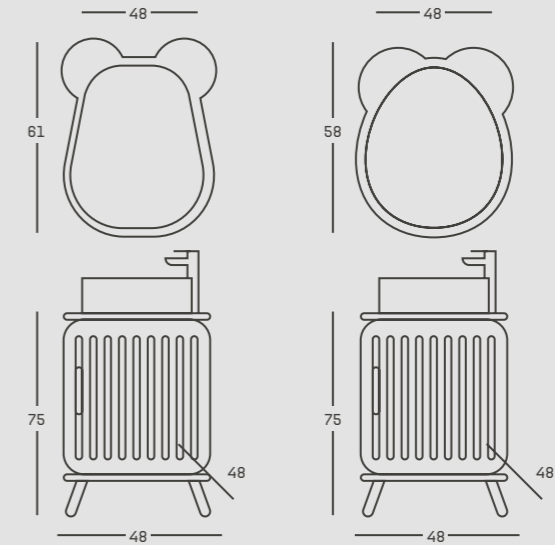

LEDLİ AYNA  
MIRROR WITH LED

SERAMİK LAVABO  
CERAMIC WASHBASIN

FRENLİ KAPAK  
SOFT CLOSE DOOR

BARBİE | MARİNA  
BARBIE | WHITE