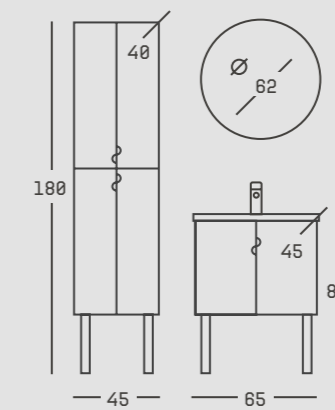

emily.

MEMBRAN GÖUDE
MEMBRANE BODY
CNC İŞLEMELİ MEMBRAN KAPAK
CNC MACHINED MEMBRANE DOOR
PANO AYNA
PANEL MIRROR
SERAMİK LAVABO
CERAMIC WASHBASIN
FRENLİ KAPAK
SOFT CLOSE DOOR

YEŞİL | LACİVERT | BEYAZ
GREEN | NAVY BLUE | WHITE