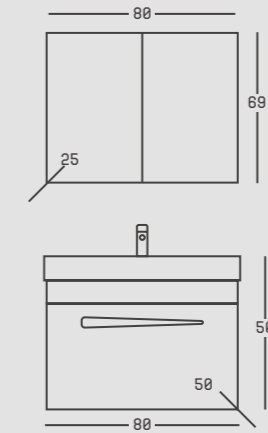

adel.

MEMBRAN GÖUDE
MEMBRANE BODY

AYNALI DOLAP
CLOSET WITH MIRROR

SERAMİK LAVABO
CERAMIC WASHBASIN

TANDEM RAY ÇEKMECE
TANDEM RAIL DRAWER

FRENLİ KAPAK
SOFT CLOSE DOOR

FRENLİ ÇEKMECE
SOFT CLOSE DRAWER

SU YEŞİLİ | ANTRASİT
TURQUOISE | ANTHRACITE