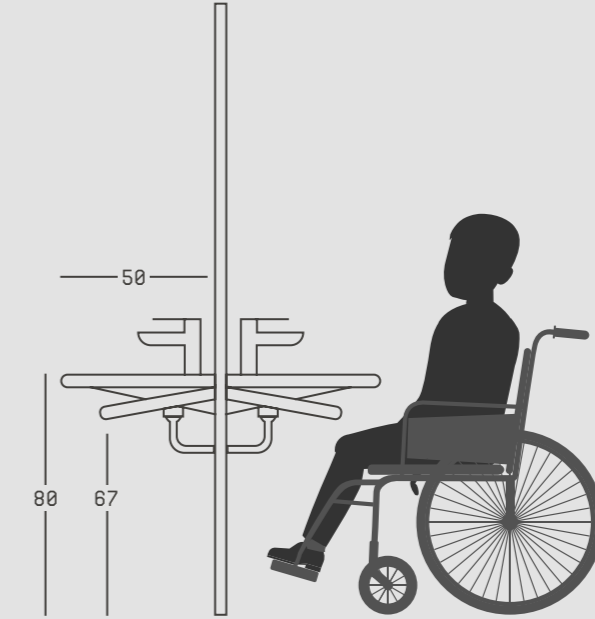

free.

KROM AKSESUAR
CHROME ACCESSORY
MDF LAKE BOYALI GÖVDE & KAPAK
MDF LACQUER PAINT BODY & DOOR
ANTİBAKTERİYEL AHRİLİK LAVABO
ANTI-BACTERIAL ACRYLIC WASHBASIN

BEYAZ | ANTRASİT
WHITE | ANTHRACITE

tutamak.

BANYO AKSESUARLARI / BATHROOM ACCESSORIES

BANYO ÇÖZÜMLERİ BÖLÜMÜNÜ İNCELEYEBİLİRSİNİZ
YOU CAN CHECK OUT BATHROOM SOLUTIONS