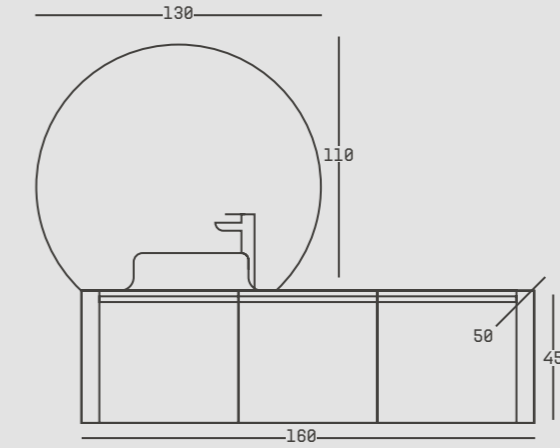

nexa.

- MDF LAKE BOYALI GÖVDE & KAPAK
  MDF LACQUER PAINT BODY & DOOR
- DOKUNMATİK AYNA
  TOUCH MIRROR
- LEDLİ AYNA
  MIRROR WITH LED
- BUĞU ÇÖZÜCÜ
  DEMISTER
- ANTİBAKTERİYEL AHRİLİH LAVABO
  ANTI-BACTERIAL ACRYLIC WASHBASIN
- BORDÜRLÜ TANDEMBOX RAY ÇEKMECE
  BORDERED TANDEMBOX RAIL DRAWER
- FRENLİ KAPAK
  SOFT CLOSE DOOR
- FRENLİ ÇEKMECE
  SOFT CLOSE DRAWER