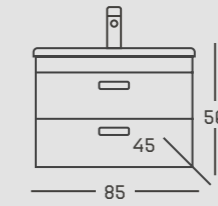

nest.

MDFLAM GÖÜDE
MDFLAM BODY
MDF LAKE BOYALI KAPAK
MDF LACQUER PAINT DOOR
AYNALI DOLAP
CLOSET WITH MIRROR
SERAMİK LAVABO
CERAMIC WASHBASIN
TANDEM RAY ÇEKMECE
TANDEM RAIL DRAWER
FRENLİ KAPAK
SOFT CLOSE DOOR

BEYAZ | ANTRASİT
WHITE | ANTHRACITE