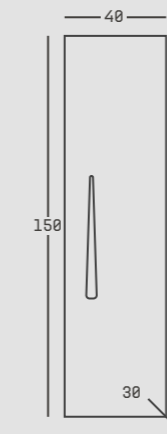

adel.

MEMBRAN GÖUDE
MEMBRANE BODY

AYNALI DOLAP
CLOSET WITH MIRROR

SERAMİK LAVABO
CERAMIC WASHBASIN

TANDEM RAY ÇEKMECE
TANDEM RAIL DRAWER

FRENLİ KAPAK
SOFT CLOSE DOOR

FRENLİ ÇEKMECE
SOFT CLOSE DRAWER

SU YEŞİLİ | ANTRASİT
TURQUOISE | ANTHRACITE