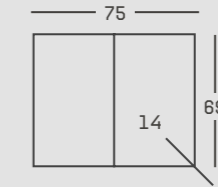

nest.

MDFLAM GÖÜDE
MDFLAM BODY
MDF LAKE BOYALI KAPAK
MDF LACQUER PAINT DOOR
AYNALI DOLAP
CLOSET WITH MIRROR
SERAMİK LAVABO
CERAMIC WASHBASIN
TANDEM RAY ÇEKMECE
TANDEM RAIL DRAWER
FRENLİ KAPAK
SOFT CLOSE DOOR

BEYAZ | ANTRASİT
WHITE | ANTHRACITE