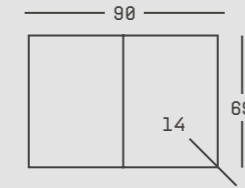

nest.

MDFLAM GÖÜDE
MDFLAM BODY
MDF LAKE BOYALI KAPAK
MDF LACQUER PAINT DOOR
AYNALI DOLAP
CLOSET WITH MIRROR
SERAMİK LAVABO
CERAMIC WASHBASIN
TANDEM RAY ÇEKMECE
TANDEM RAIL DRAWER
FRENLİ KAPAK
SOFT CLOSE DOOR

BEYAZ | ANTRASİT
WHITE | ANTHRACITE