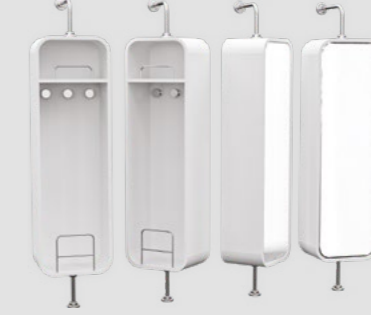

belinza 24' collection

integral

tamamlayıcı ürünler

360° BORNÖZ DOLABI
360° BATHROBECABINET

ANTRASİT | BEYAZ
ANTHRACITE | WHITE

SEPETSİZ EKO BOY DOLAP
ECO SIZE CABINET WITHOUT BASKET

ANTRASİT & BEYAZ | BEYAZ
ANTHRACITE & BEYAZ | WHITE